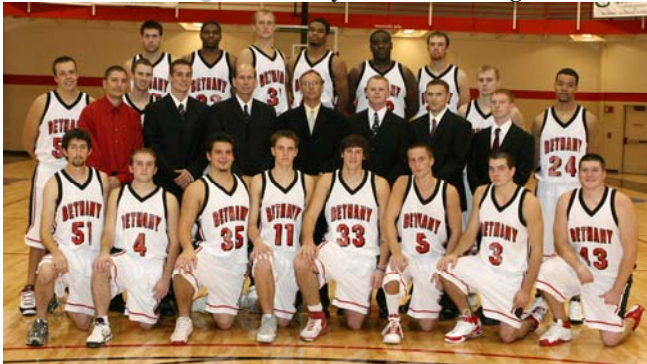

2007-2008 SEASON PREVIEW

The offensive production from the Bethany Lutheran men's basketball team is going to encompass a lot of people this season.

The bulk of last year's scoring was handled adroitly by Alfonso Mayfield, who averaged 20.6 points per game. This season, the challenge of replacing the three-time All-American will rest on a host of players, evident by a recent preseason exhibition against St. Mary's.

"We had eight guys between 17 and eight points," Coach Rick Jeddelloh said. "I think when we're playing our best is when we've got seven, eight or nine guys around the 10 to 12-point range."

One player counted on will be Amun Bordain, who is best known for his defense.

"I think I'm one of the better defenders on our team," he said. "I want to be in the game when we need a stop."

Bordain averaged 5.1, 4.2 and 3.0 points per game in each of his three previous seasons. Due to the departure of Mayfield, the senior is someone who could be counted on to pick up some production on the offensive end.

"He's probably our best post defender at 6-foot-2 because he's one of our strongest guys," Jeddelloh said.

"But what's hard for other teams is their big guys have to match up with him, and he's so athletic he can go right by them to the basket."

2007-2008 Bethany Lutheran Vikings

Front Row: William Tatge, Tommy Saffert, Mike Rosin, Aaron Mantey, Brady Balzum, Tim McClure, Travis Priem, Charlie Hanson.

Middle Row: Joe McFarland, Athletic Trainer Paul Osterman, Brian Wagner, Coach Joe Szwaja, Associate Head Coach Lyle Jones, Head Coach Rick Jeddelloh, Coach Jeff Fish, Coach Jeremy Cole, Coach Darren Tighe, Stephone Frederick.

Back Row: Jimmy Tarcon, Michael Madlock, Jeff Zimmerman, Amun Bordain, Jerome Harper, Ethan Wessel, Andy Wills.

2007-08 MEN'S BASKETBALL FACTS

Location.....	Mankato, MN
Founded.....	1927
Enrollment.....	550
Colors.....	Red & White
Nickname.....	Vikings
Court.....	North Gym
Affiliation.....	NCAA Division III
Conference.....	Upper Midwest (UMAC)
President.....	Dr. Dan R. Bruss
Athletic Director.....	Karl Fager

Head Coach.....	Rick Jeddelloh (5th year)
Alma Mater.....	Minnesota ('85)
Record at School.....	34-49
2007-08 Record.....	2-8
2006-07 Record.....	14-11, 11-3 (UMAC)
2006-07 Record.....	2nd (UMAC)
Associate Head Coach.....	Lyle Jones
Assistant Coach.....	Joe Szwaja
Assistant Coach.....	Jeremy Cole
Assistant Coach.....	Darren Tighe
Assistant Coach.....	Jeff Fish

Sports Information Contact.....	Melissa Young
Office.....	(507) 344-7859
E-Mail.....	Melissa.Young@blc.edu

2007-08 SCHEDULE

Fri	11-16	Trinity International	W, 100-93 (OT)
Sat	11-17	Bethel	L, 78-85
Wed	11-21	Central	L, 73-82
Fri	11-23	Wisconsin Lutheran	L, 102-108
Sat	11-24	Concordia Wisconsin	L, 78-88
Wed	12-5	Minnesota State	L, 44-88
Sat	12-8	Martin Luther	W, 66-62
Mon	12-10	Carleton	L, 65-70
Wed	12-12	Gustavus Adolphus	L, 76-88
Sat	12-15	UW-River Falls	L, 64-66
Sat	12-29	Gettysburg	8:00 p.m.
Sun	12-30	CLU/Concordia-Wisc.	6/8 p.m.
Fri	1-11	UM-Morris	7:30 p.m.
Sat	1-12	Presentation	5:00 p.m.
Fri	1-18	Crown	7:30 p.m.
Sat	1-19	Northwestern	5:00 p.m.
Fri	1-25	Northland	7:30 p.m.
Sat	1-26	St. Scholastica	5:00 p.m.
Fri	2-1	St. Scholastica	7:30 p.m.
Sat	2-2	Northland	5:00 p.m.
Fri	2-8	Presentation	7:30 p.m.
Sat	2-9	UM-Morris	5:00 p.m.
Fri	2-15	Northwestern	7:30 p.m.
Sat	2-16	Crown	5:00 p.m.
Tue	2-19	Martin Luther	7:30 p.m.
Fri	2-22	UMAC Tournament	TBA

Bold denotes home game